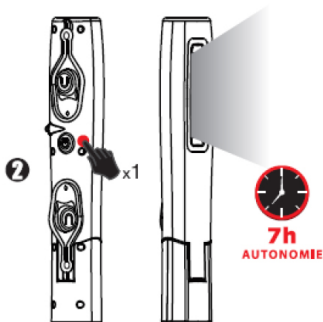

При последующем нажатии на кнопку включения/выключения фонарь выключается.