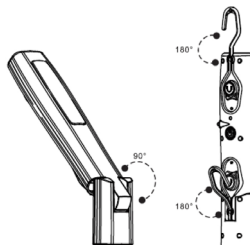

AUTRES FONCTIONS

CARACTÉRISTIQUES TECHNIQUES

Flux lumineux	500Lm
LED COB (lumière diffuse)	1x5W
LED (lumière directionnelle)	1x3 W (type 2525)
Pile d'alimentation	batterie au lithium rechargeable 3,7 V/4000 mA h
Temps de charge	6 à 7 h
Temps de fonctionnement	lumière diffuse - 3 heures lumière directionnelle - 14 heures
Température de couleur	.6500K±400K
Indice de rendu des couleurs (CRI)	68-71
Degré de protection (IP)	44
Taille	.50*26*257 mm

CHARGEUR

- Type d'impulsion
- Prise européenne
- Tension d'alimentation : 100 V - 240 V, 50-60 Hz
- Tension de sortie (USB) : 5V / 1 A
- 1 câble avec connecteur DC 3,5 / 1,3 mm