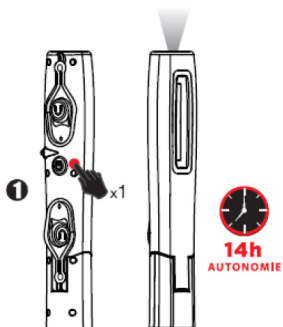

DESCRIPTION DU PRODUIT

Cette lampe LED portable de 500 lumens assure un travail confortable dans divers modes. Elle est facile à transporter.

MODE OPÉRATOIRE

Lorsque vous appuyez une fois sur le bouton marche/arrêt, la lampe s'allume et fonctionne dans le mode de lumière directionnelle. L'autonomie de la batterie dans ce mode est de 14 heures.

Lorsque vous appuyez sur le bouton marche/arrêt encore une fois, la lampe passe en mode de lumière diffuse. L'autonomie de la batterie dans ce mode est de 7 heures.