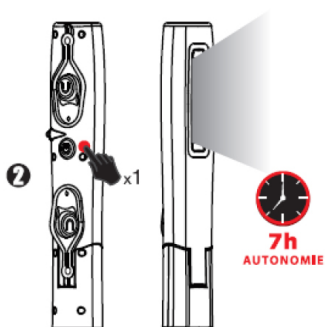

Lorsque vous appuyez à nouveau sur le bouton marche/arrêt, la lampe s'éteint.