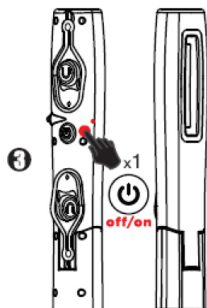

DESCRIPTION DU PRODUIT

Cette lampe LED portable de 500 lumens assure un travail confortable dans divers modes. Elle est facile à transporter.

MODE OPÉRATOIRE

Lorsque vous appuyez une fois sur le bouton marche/arrêt, la lampe s'allume et fonctionne dans le mode de lumière directionnelle. L'autonomie de la batterie dans ce mode est de 14 heures.

Lorsque vous appuyez sur le bouton marche/arrêt encore une fois, la lampe passe en mode de lumière diffuse. L'autonomie de la batterie dans ce mode est de 7 heures.

Lorsque vous appuyez à nouveau sur le bouton marche/arrêt, la lampe s'éteint.

AUTRES FONCTIONS

CARACTÉRISTIQUES TECHNIQUES

Flux lumineux	500Lm
LED COB (lumière diffuse)	1x5W
LED (lumière directionnelle)	1x3 W (type 2525)
Pile d'alimentation	batterie au lithium rechargeable 3,7 V/4000 mA h
Temps de charge	6 à 7 h
Temps de fonctionnement	lumière diffuse - 3 heures lumière directionnelle - 14 heures
Température de couleur	.6500K±400K
Indice de rendu des couleurs (CRI)	68-71
Degré de protection (IP)	44
Taille	.50*26*257 mm

CHARGEUR

- Type d'impulsion
- Prise européenne
- Tension d'alimentation : 100 V - 240 V, 50-60 Hz
- Tension de sortie (USB) : 5V / 1 A
- 1 câble avec connecteur DC 3,5 / 1,3 mm

LISTE DES PIÈCES

N°	DESCRIPTION
1	Crochet
2	Aimant
3	Bouton ON/OFF
4	Connecteur USB pour le chargement
5	Chargeur
6	Câble USB pour le chargement